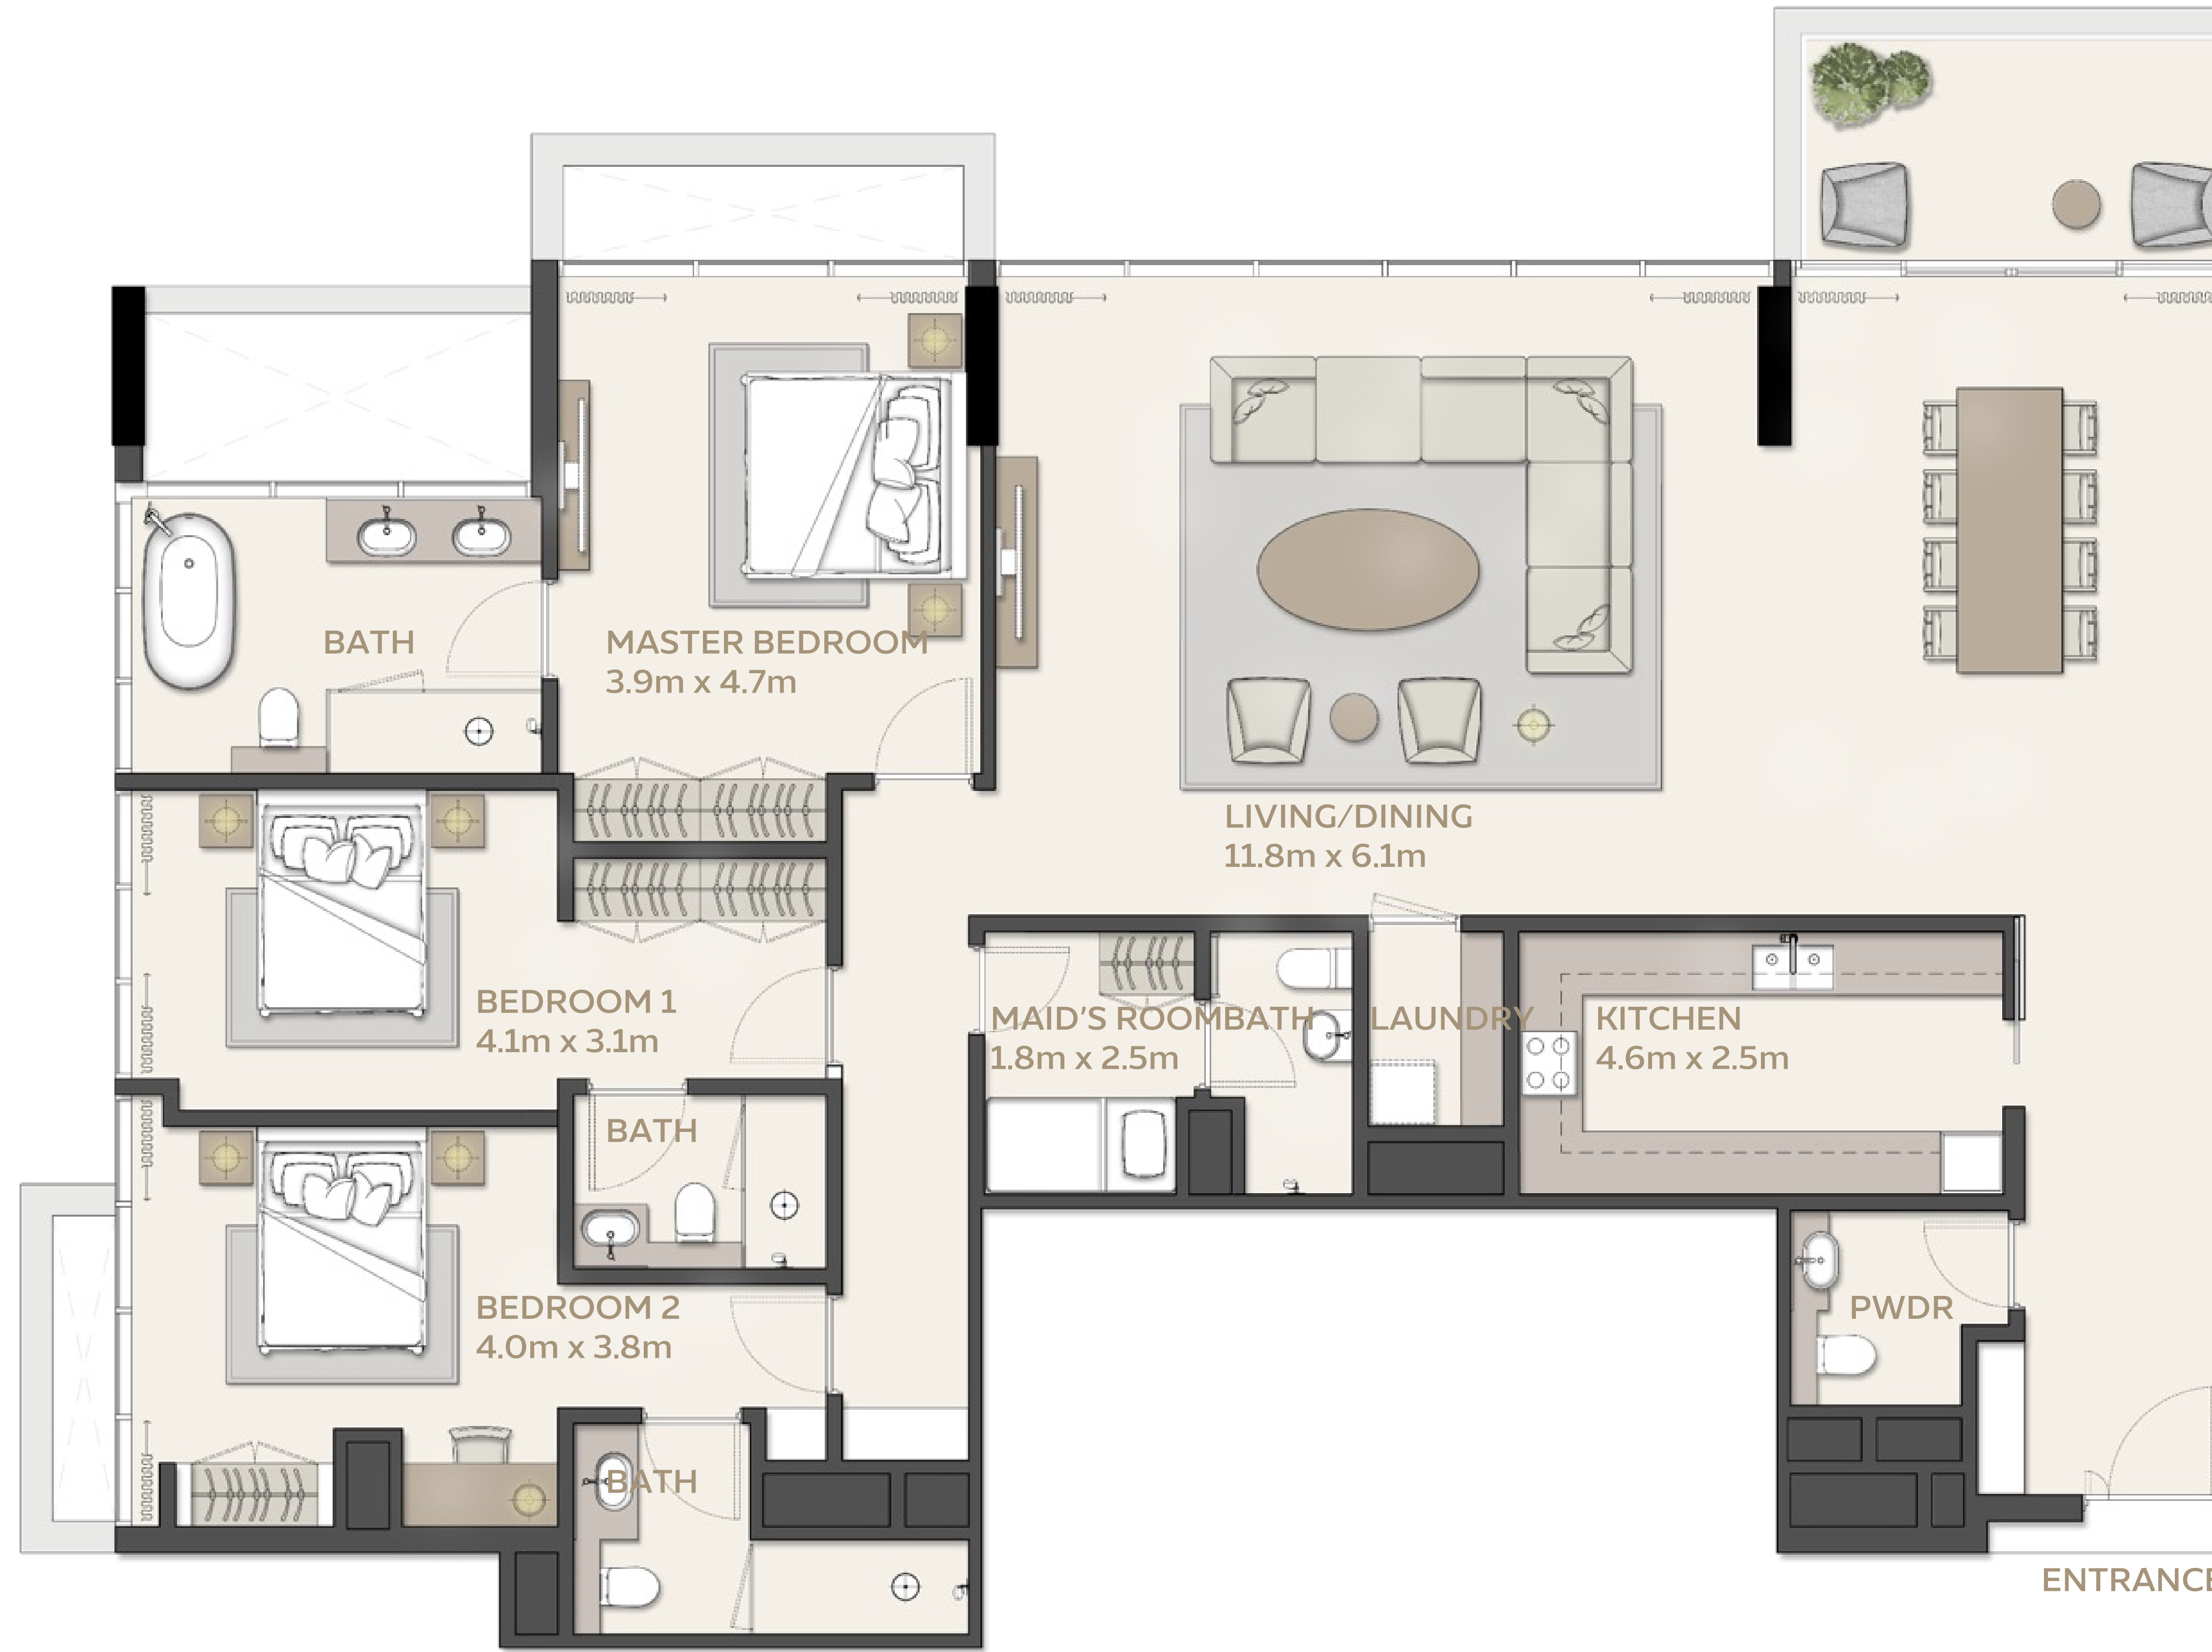

# مانگروف ريزيدنسز MANGROVE RESIDENCES

Plot 2

**3 BEDROOM**  
Type 1

		AREA	
UNIT	STARTING FROM	164.06 SQM	1765.93 SQFT
BALCONY	STARTING FROM	15.43 SQM	166.09 SQFT (8.6%)
TOTAL AREA	STARTING FROM	179.49 SQM	1932.02 SQFT

# مانغروف ريزيدنسز MANGROVE RESIDENCES

Plot 2

**3 BEDROOM**  
Type 2

		AREA	
UNIT	STARTING FROM	148.7 SQM	1600.59 SQFT
BALCONY	STARTING FROM	9.35 SQM	100.64 SQFT (5.9%)
TOTAL AREA	STARTING FROM	158.05 SQM	1701.23 SQFT

# مانغروف ريزيدنسز MANGROVE RESIDENCES

Plot 2

**3 BEDROOM**  
Type 3

UNIT	STARTING FROM	AREA	
		209.97 SQM	2260.10 SQFT
BALCONY	STARTING FROM	9.23 SQM	99.35 SQFT (4.2%)
TOTAL AREA	STARTING FROM	219.20 SQM	2359.45 SQFT

# مانغروف ريزيدنسز MANGROVE RESIDENCES

Plot 2