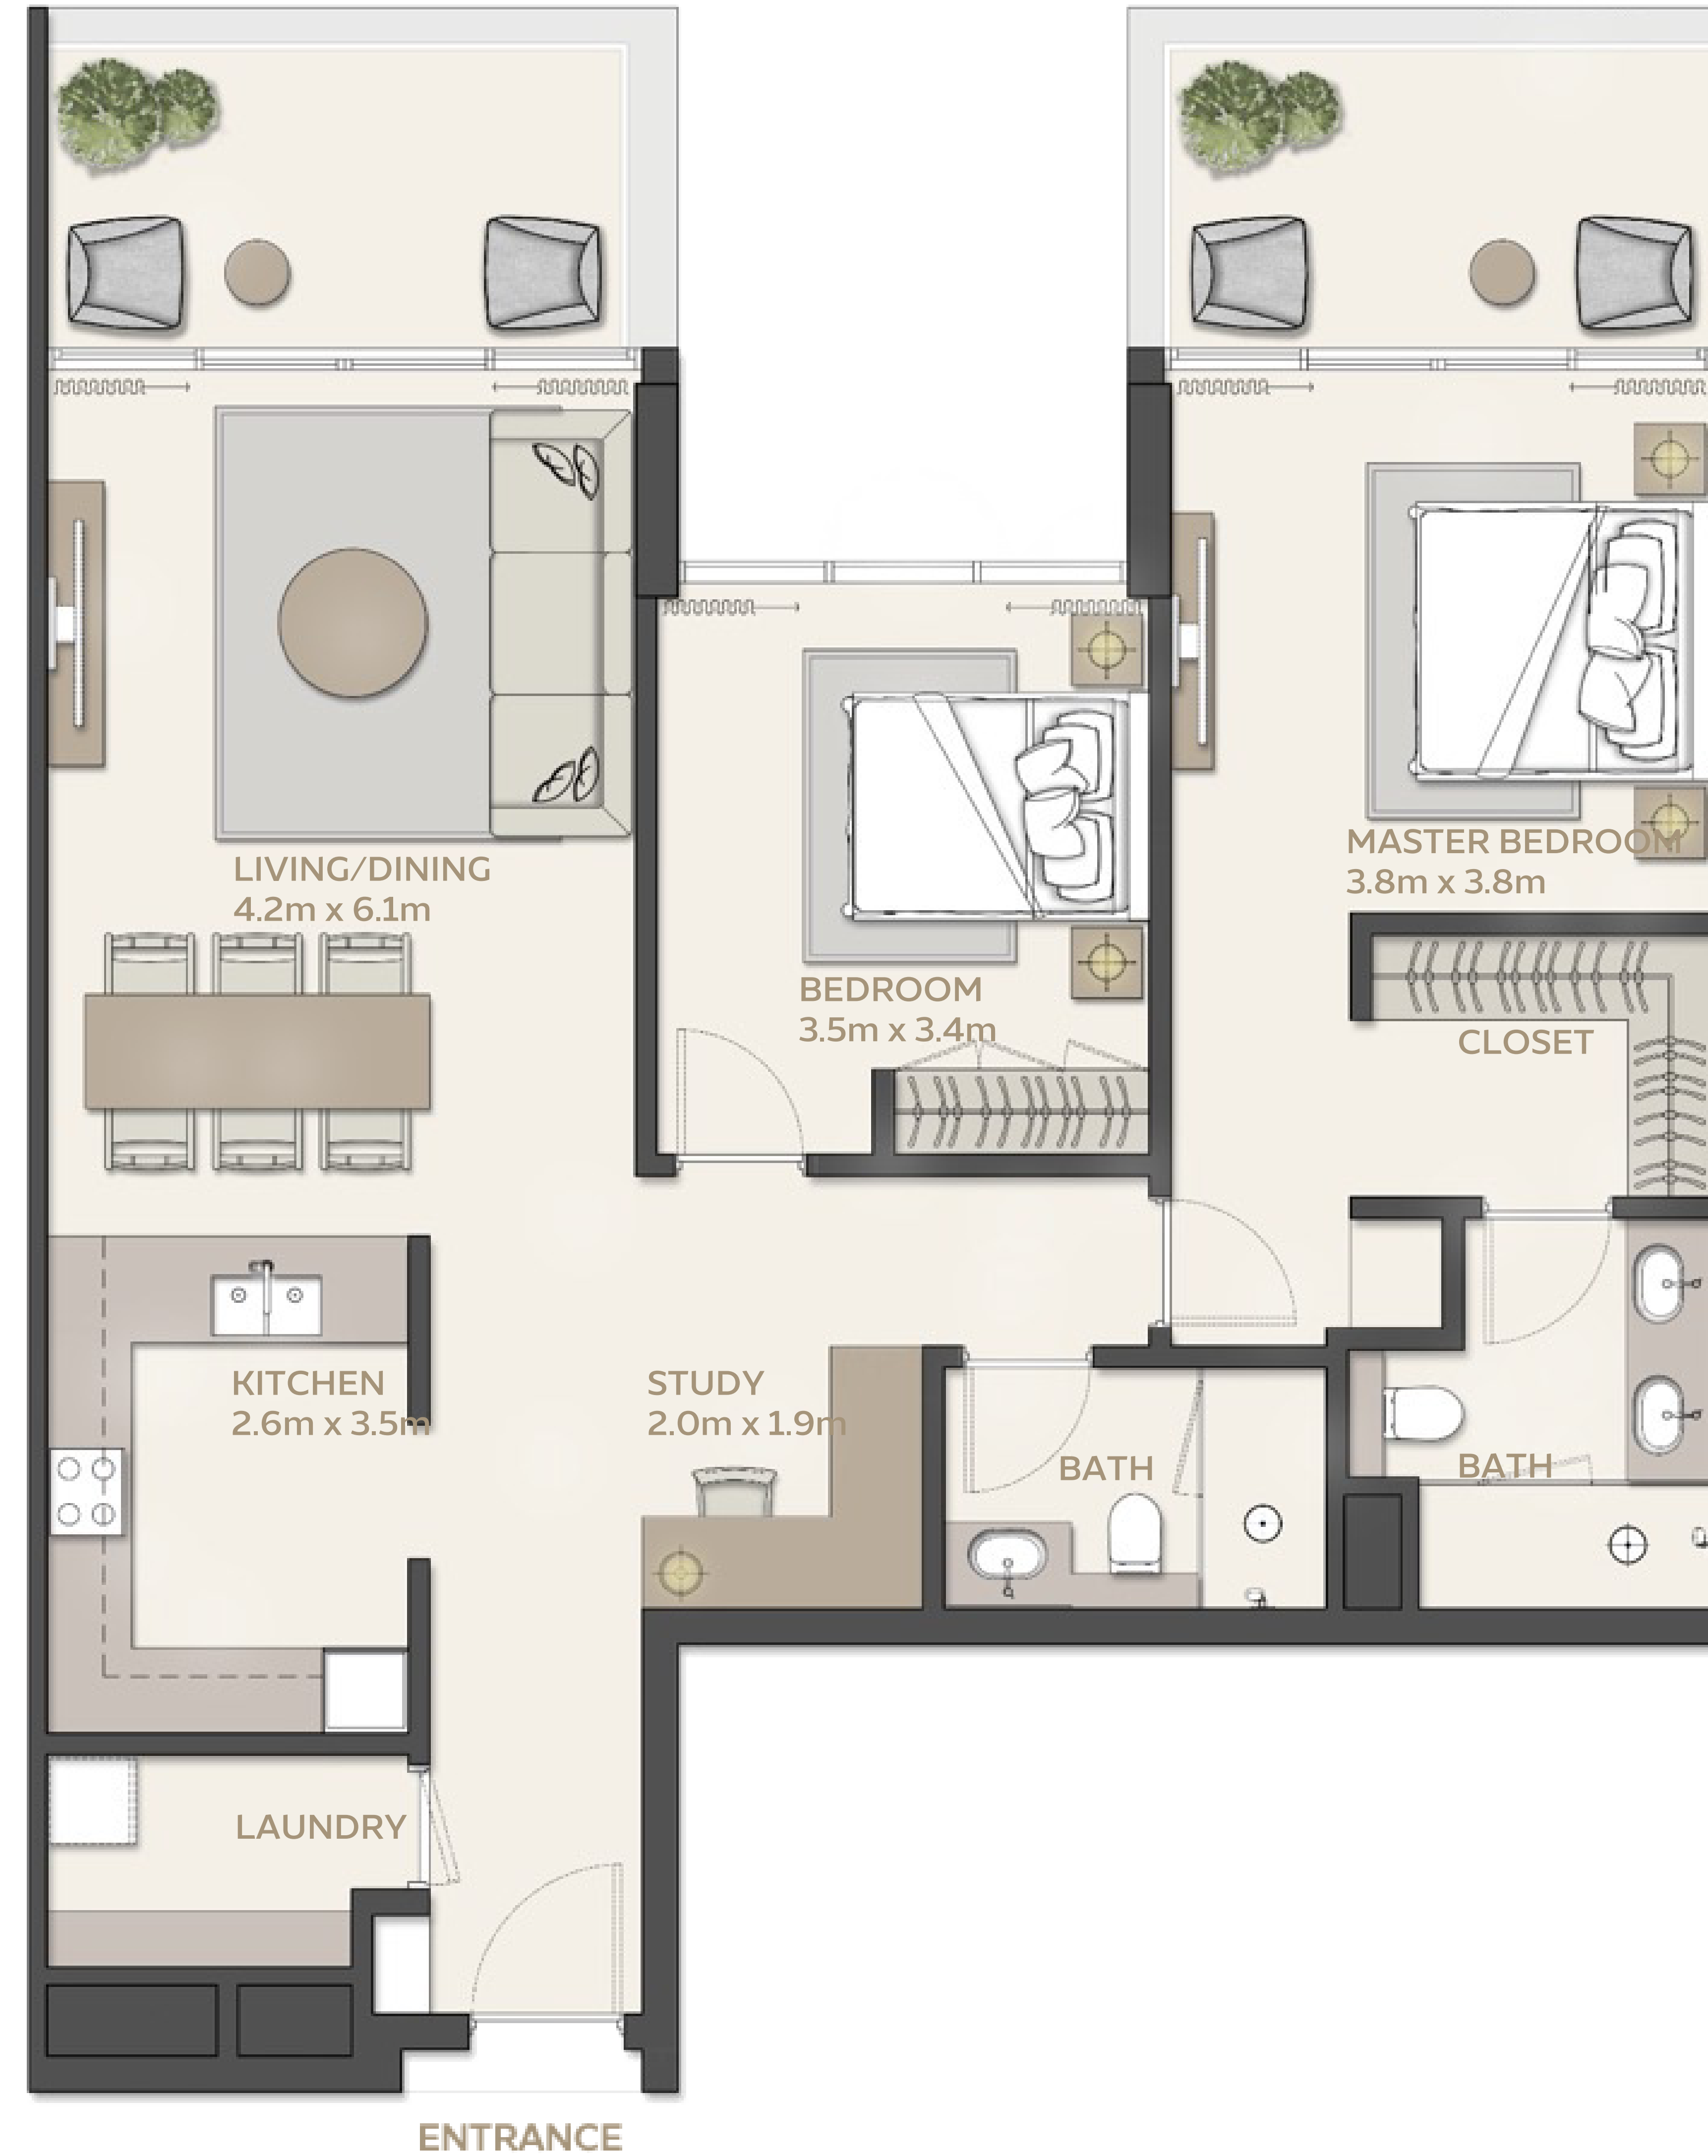

# MANGROVE RESIDENCES

TRUE TO OUR SPIRIT

EXPO  
CENTRAL

FLOOR PLANS

# مانغروف ريزيدنسز MANGROVE RESIDENCES

Plot 2

## 2 BEDROOM Type 1

		AREA	
UNIT	STARTING FROM	118.14 SQM	1271.65 SQFT
BALCONY	STARTING FROM	9.24 SQM	99.46 SQFT (7.3 %)
TOTAL AREA	STARTING FROM	127.38 SQM	1371.11 SQFT