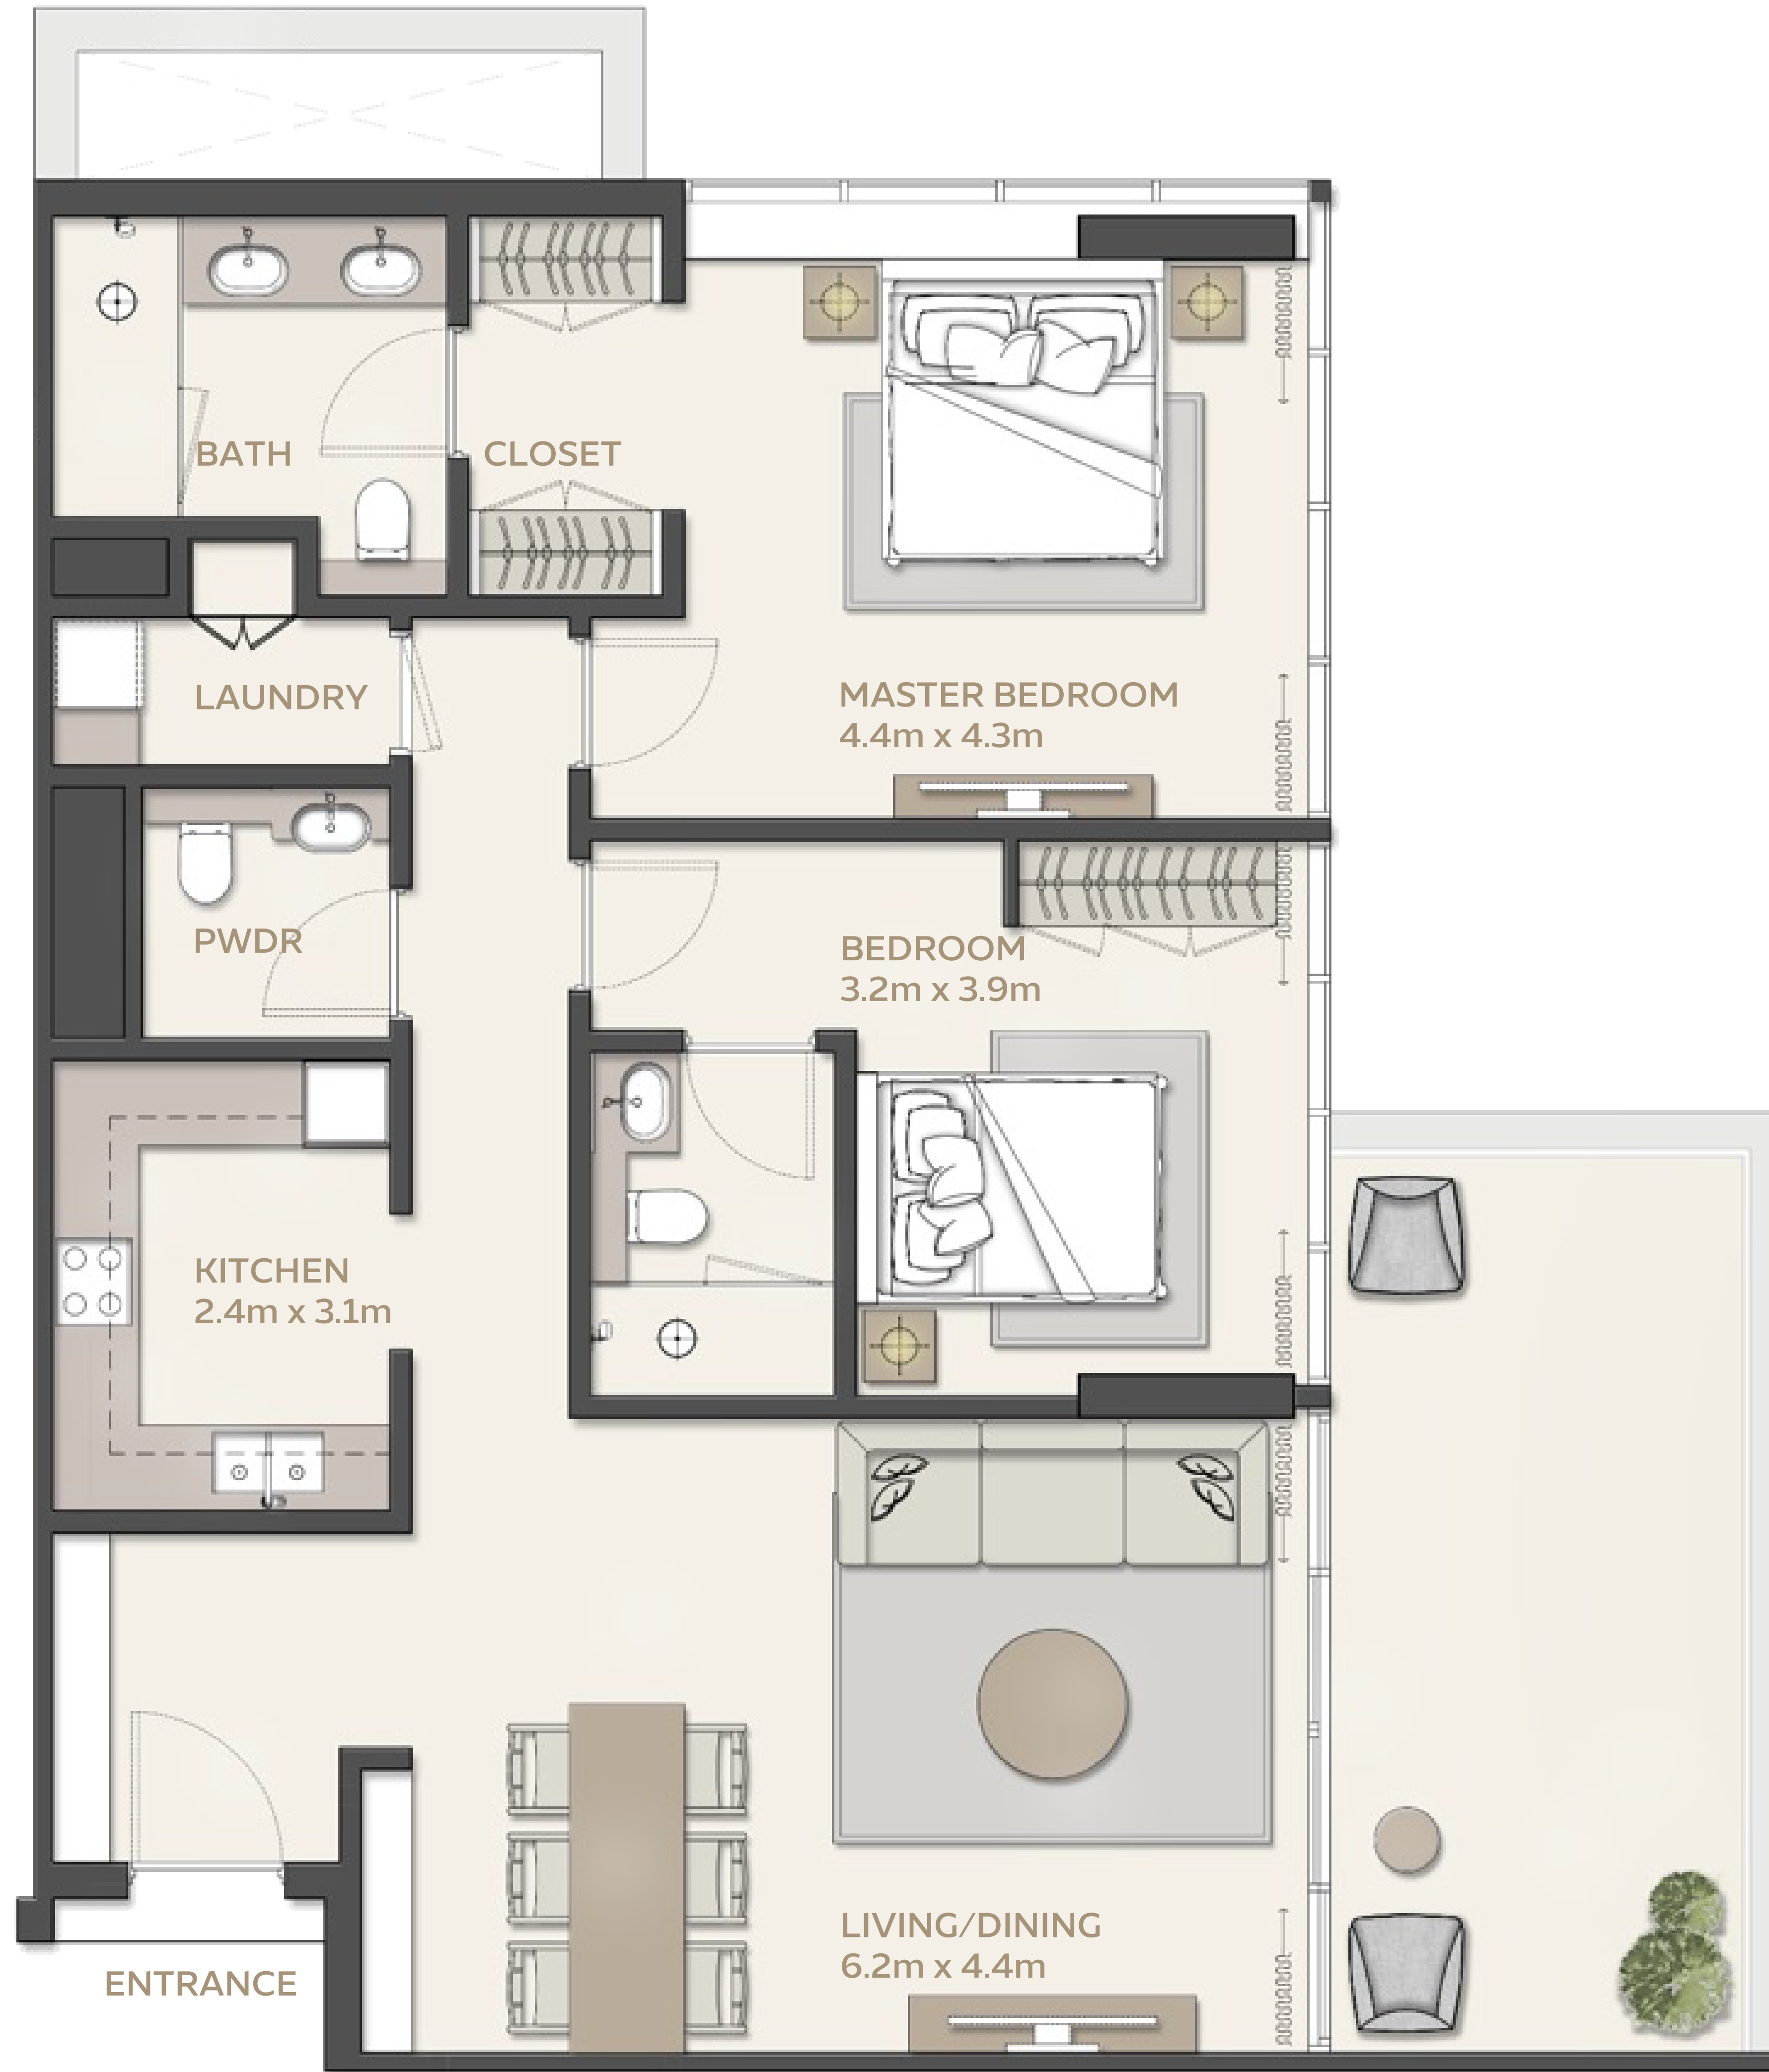

# MANGROVE RESIDENCES

TRUE TO OUR SPIRIT

EXPO  
CENTRAL

FLOOR PLANS

# مانغروف ريزيدنسز MANGROVE RESIDENCES

Plot 2

## 2 BEDROOM Type 2

UNIT	STARTING FROM	AREA	
		SQM	SQFT
		113.77 SQM	1224.61 SQFT
BALCONY	STARTING FROM	18.41 SQM	198.16 SQFT (13.9%)
TOTAL AREA	STARTING FROM	132.18 SQM	1422.77 SQFT

مانغروف  
ريزيدنسز  
MANGROVE  
RESIDENCES