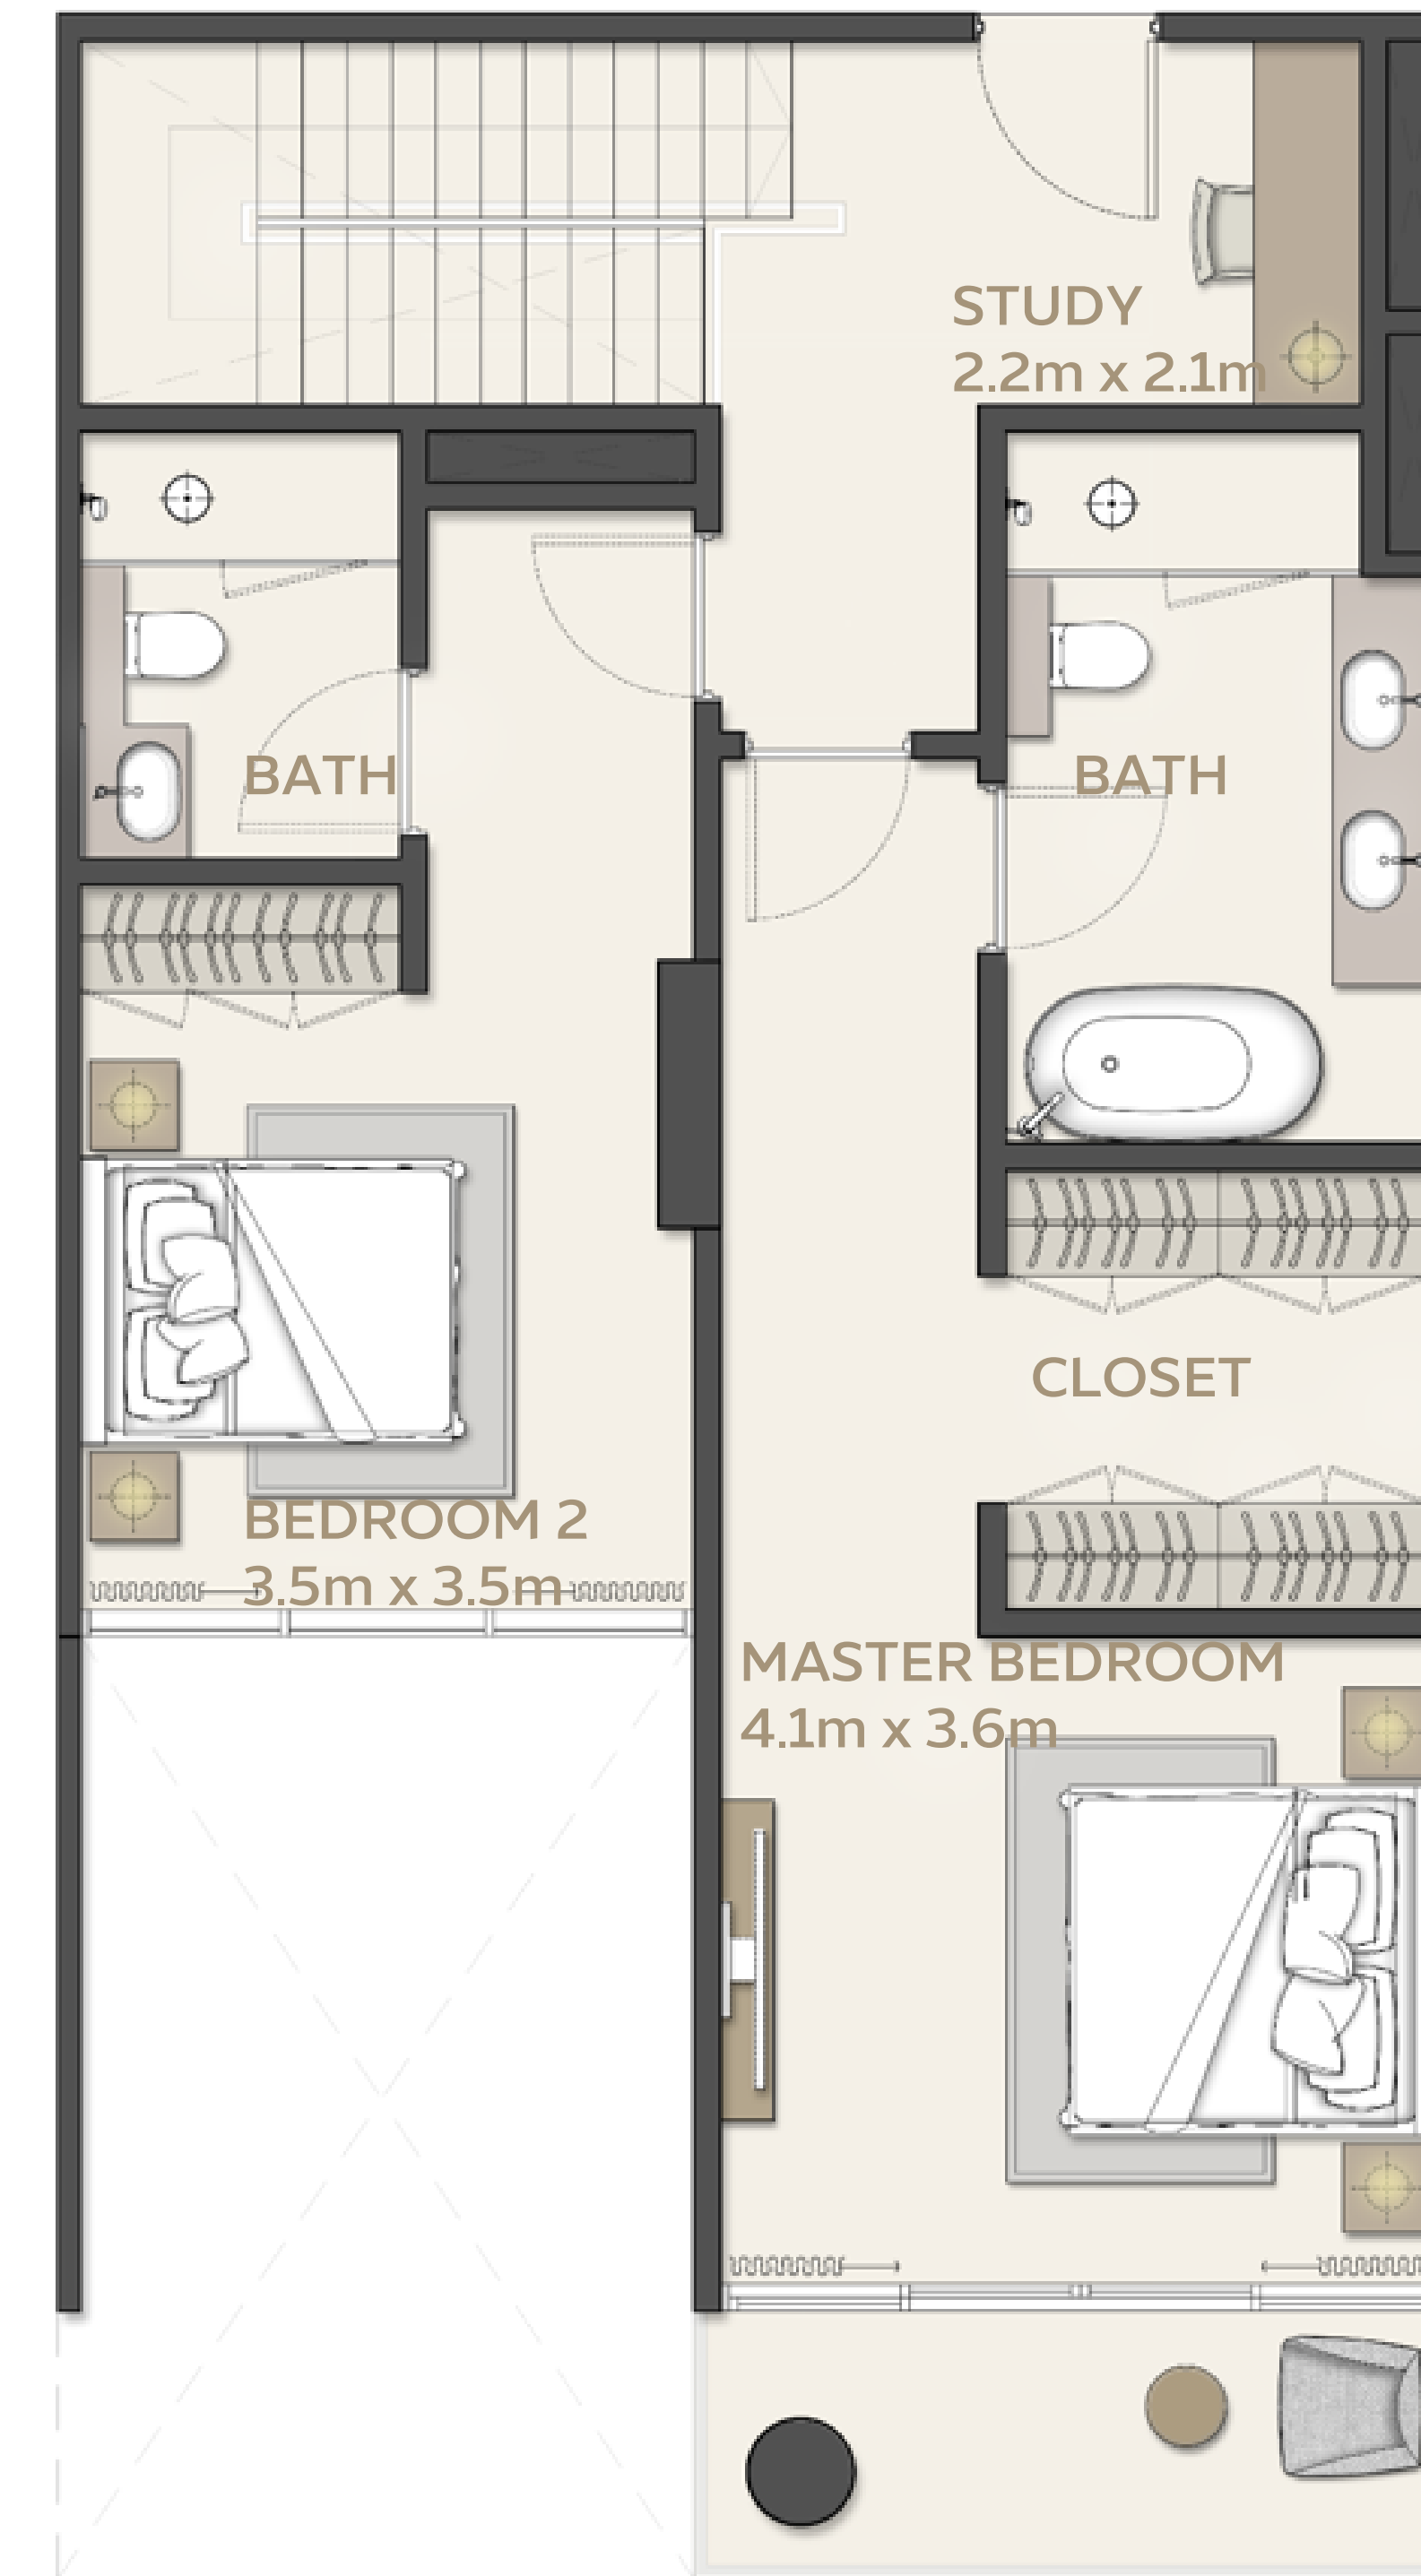

مانگروف ریزیدنسز MANGROVE RESIDENCES

Plot 2

**3 BEDROOM
TOWNHOUSE**

		AREA	
UNIT	STARTING FROM	169.39 SQM	1823.30 SQFT
BALCONY	STARTING FROM	48.43 SQM	521.30 SQFT (21.6%)
TOTAL AREA	STARTING FROM	224.43 SQM	2415.75 SQFT