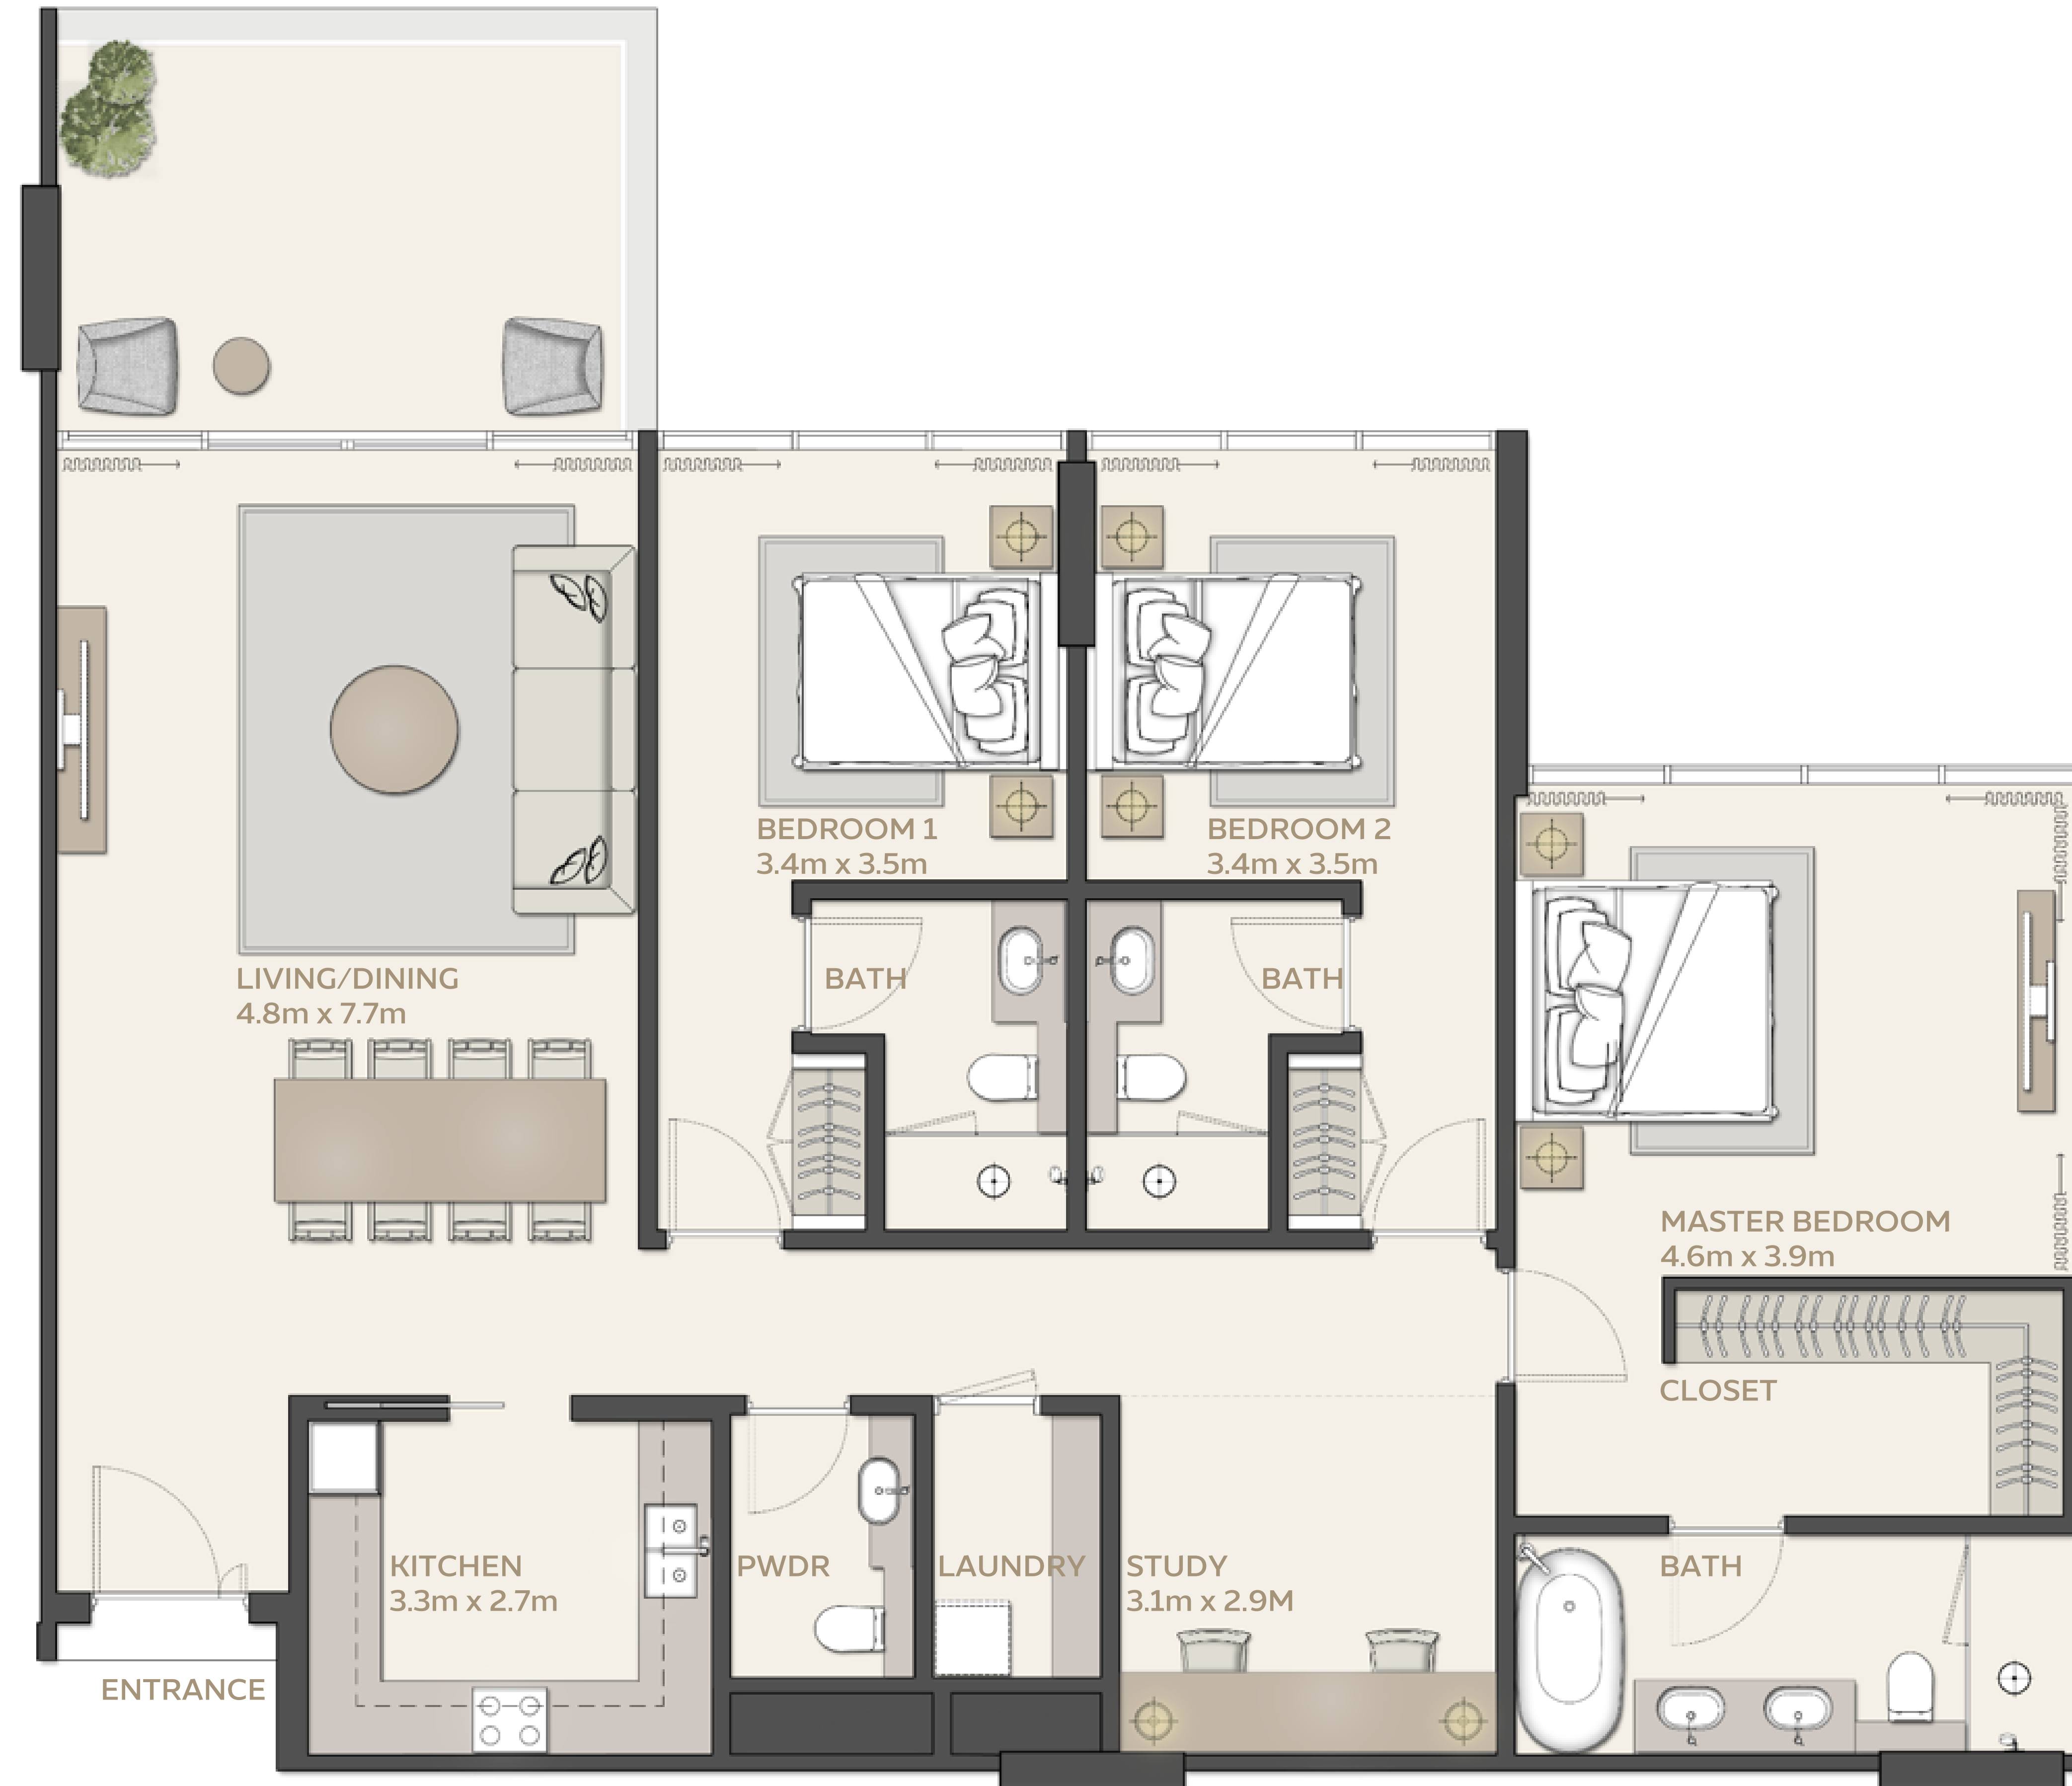

# مانگروف ريزيدنسز MANGROVE RESIDENCES

Plot 2

**2 BEDROOM**  
Type 4

UNIT	STARTING FROM	AREA	
		SQM	SQFT
		129.21 SQM	1390.80 SQFT
BALCONY	STARTING FROM	9.26 SQM	99.67 SQFT (6.9%)
<b>TOTAL AREA</b>	<b>STARTING FROM</b>	<b>138.47 SQM</b>	<b>1490.47 SQFT</b>

# مانگروف ريزيدنسز MANGROVE RESIDENCES

Plot 2

**3 BEDROOM**  
Type 1

		AREA	
UNIT	STARTING FROM	164.06 SQM	1765.93 SQFT
BALCONY	STARTING FROM	15.43 SQM	166.09 SQFT (8.6%)
TOTAL AREA	STARTING FROM	179.49 SQM	1932.02 SQFT

# مانغروف ريزيدنسز MANGROVE RESIDENCES

Plot 2

**3 BEDROOM**  
Type 2

		AREA	
UNIT	STARTING FROM	148.7 SQM	1600.59 SQFT
BALCONY	STARTING FROM	9.35 SQM	100.64 SQFT (5.9%)
TOTAL AREA	STARTING FROM	158.05 SQM	1701.23 SQFT

# مانغروف ريزيدنسز MANGROVE RESIDENCES

Plot 2