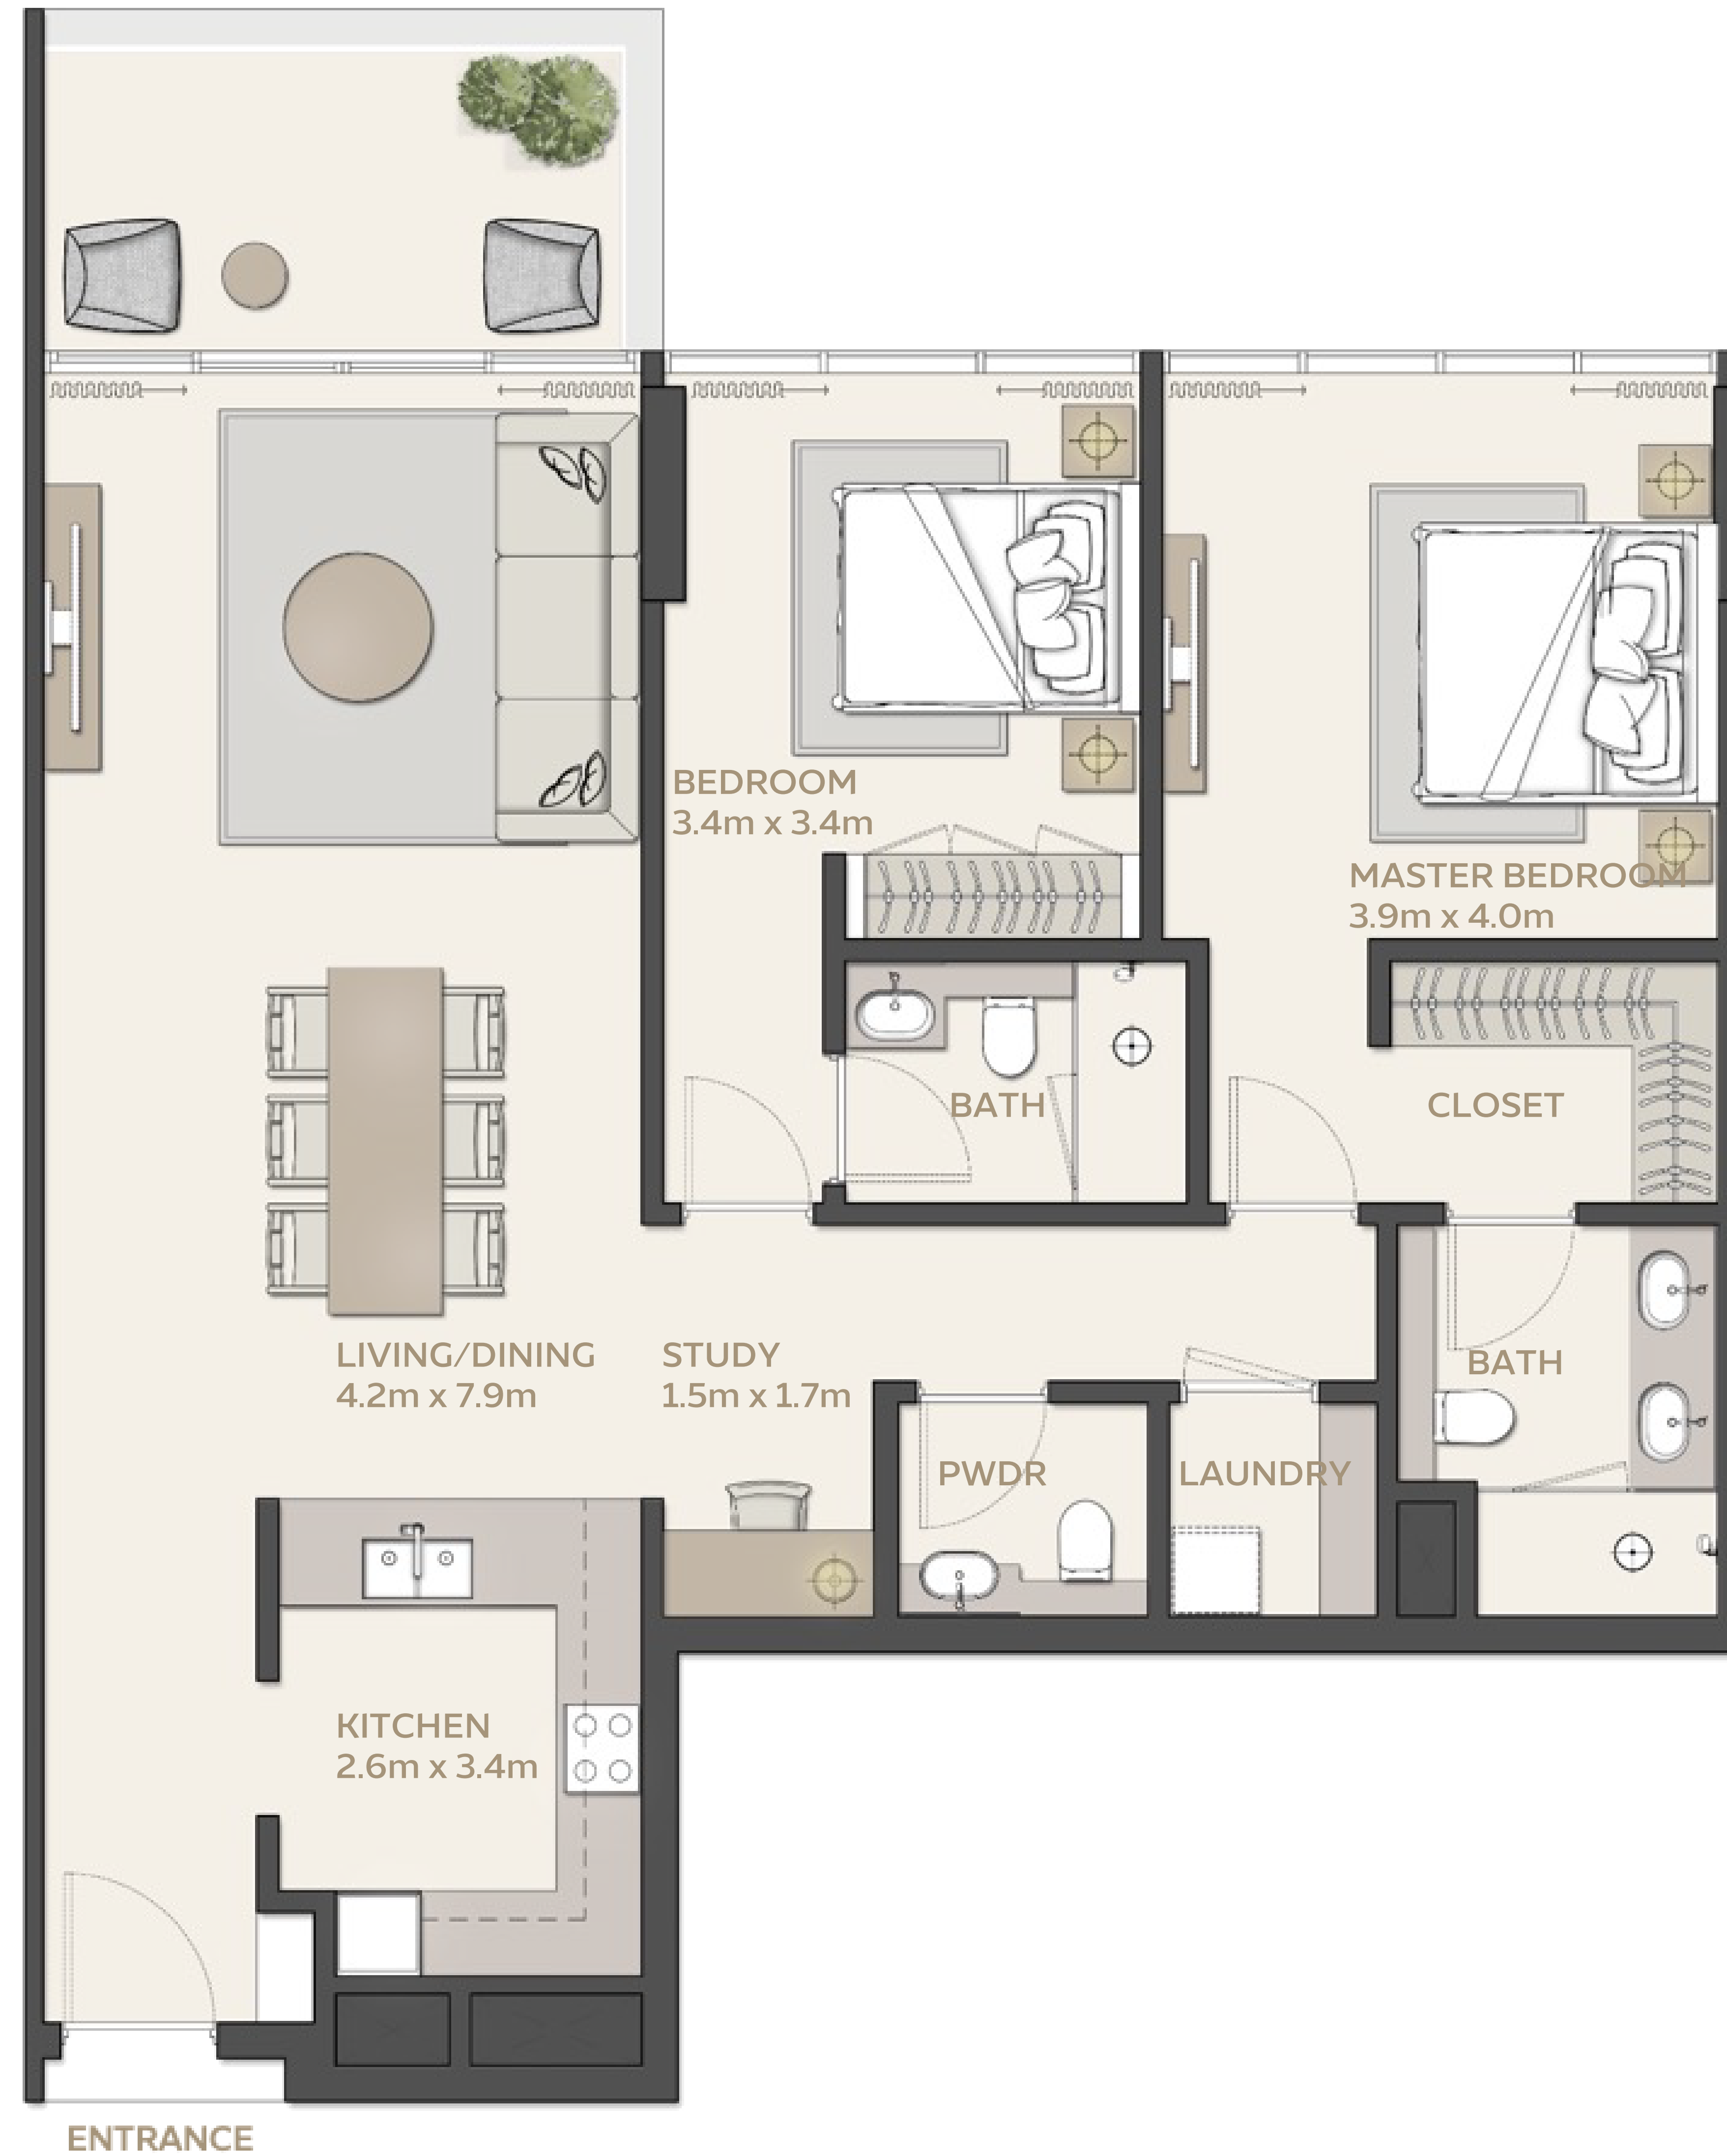

مانغروف ريزيدنسز MANGROVE RESIDENCES