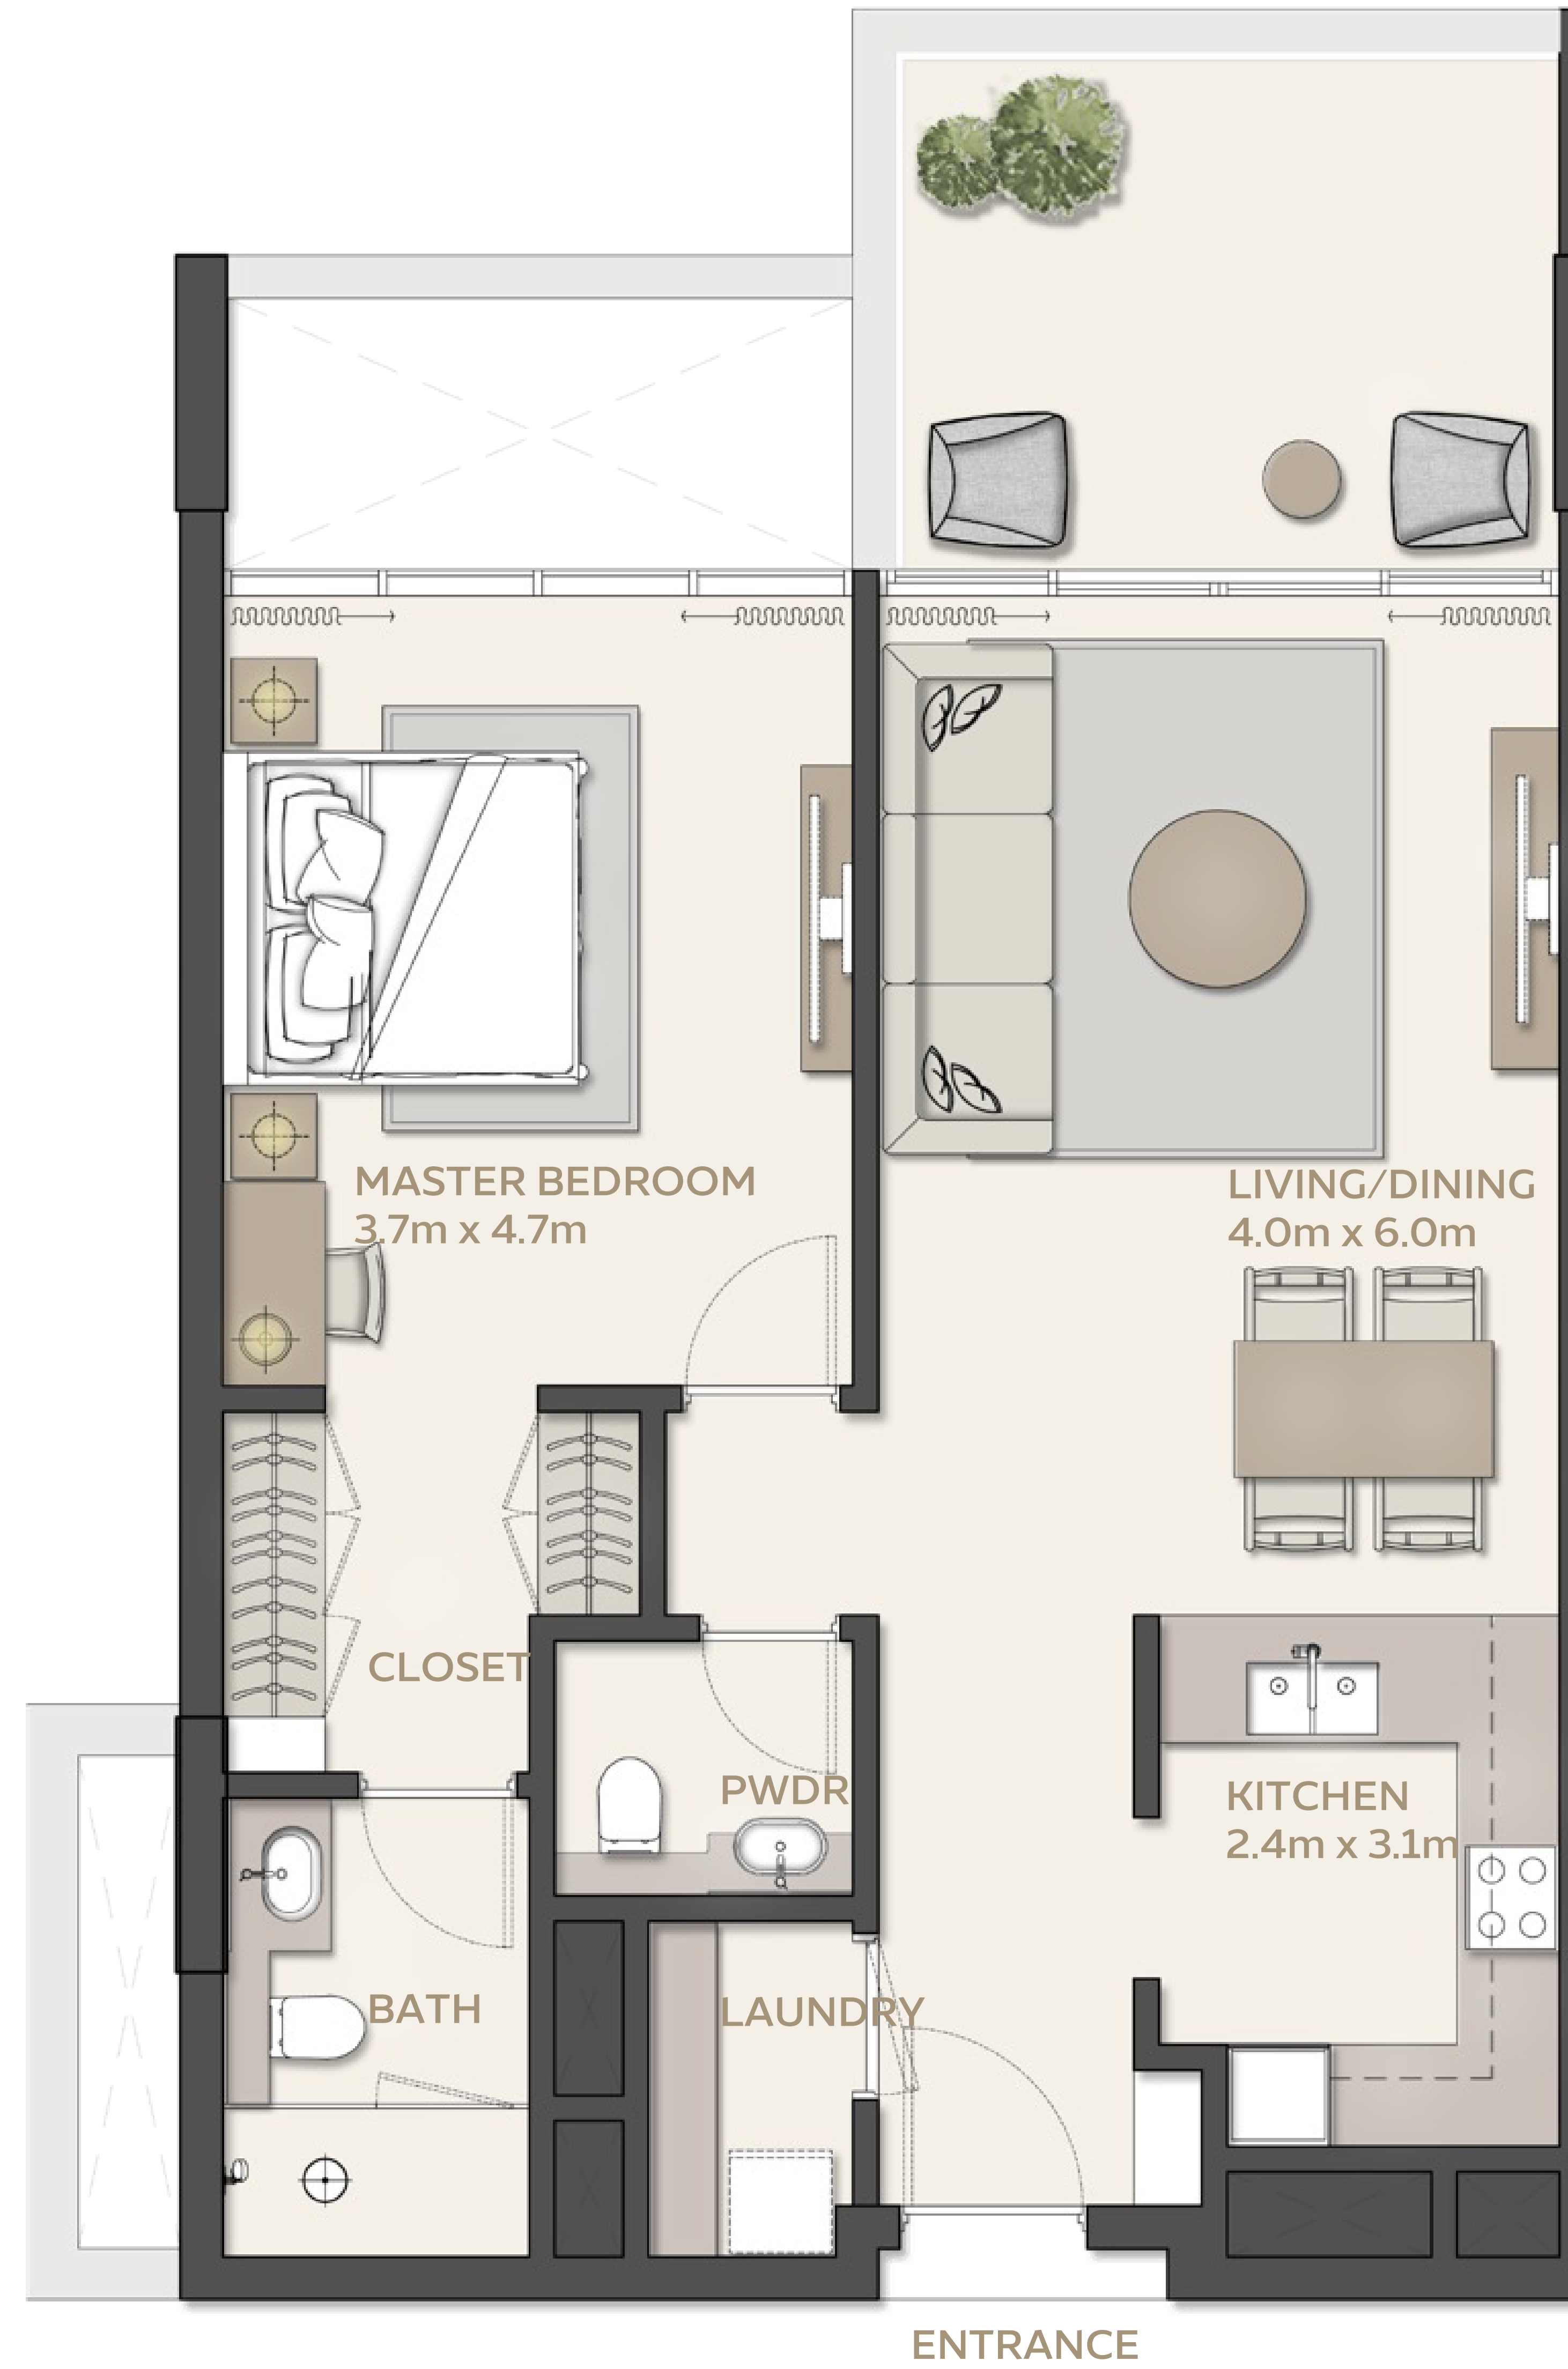

# MANGROVE RESIDENCES

TRUE TO OUR SPIRIT

EXPO  
CENTRAL

FLOOR PLANS

# مانغروف ريزيدنسز MANGROVE RESIDENCES

Plot 2

## 1 BEDROOM Type 1

		AREA	
UNIT	STARTING FROM	77.66 SQM	835.93 SQFT
BALCONY	STARTING FROM	12.40 SQM	133.47 SQFT (13.8%)
TOTAL AREA	STARTING FROM	90.06 SQM	969.4 SQFT

# مانگروف ريزيدنسز MANGROVE RESIDENCES

Plot 2