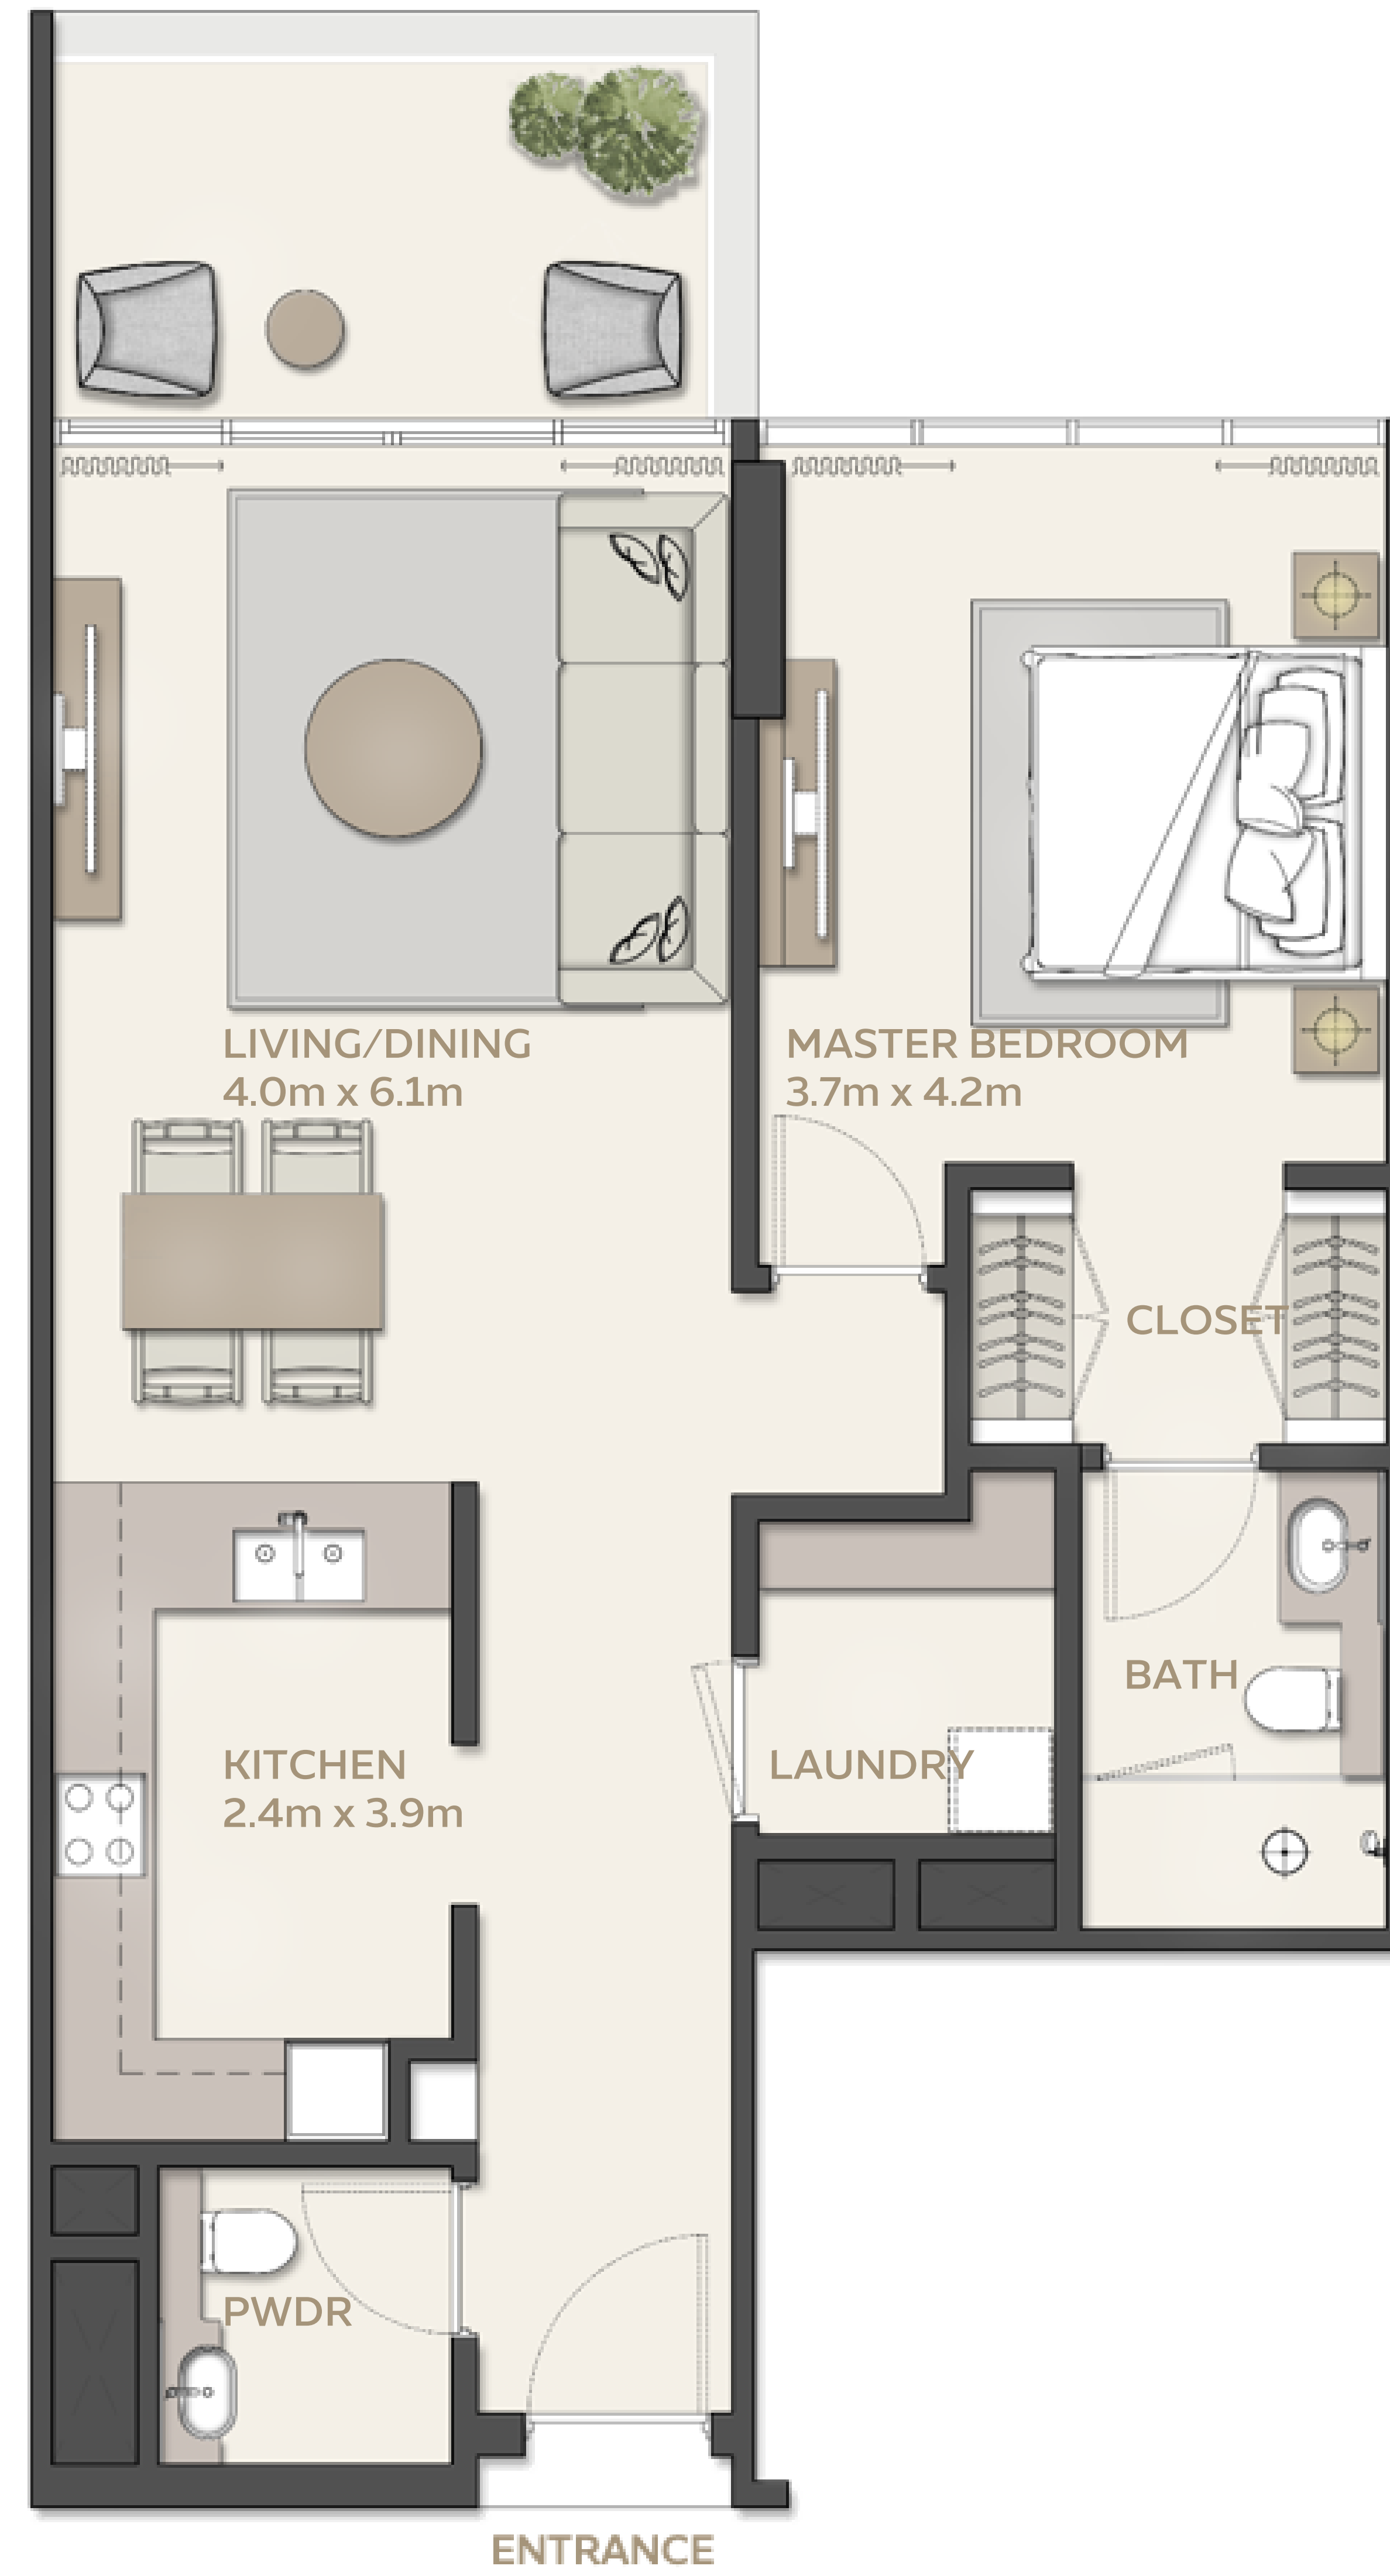

# MANGROVE RESIDENCES

TRUE TO OUR SPIRIT

EXPO  
CENTRAL

FLOOR PLANS

# مانغروف ريزيدنسز MANGROVE RESIDENCES

Plot 2

## 1 BEDROOM Type 1

		AREA	
UNIT	STARTING FROM	77.66 SQM	835.93 SQFT
BALCONY	STARTING FROM	12.40 SQM	133.47 SQFT (13.8%)
TOTAL AREA	STARTING FROM	90.06 SQM	969.4 SQFT

# مانگروف ريزيدنسز MANGROVE RESIDENCES

Plot 2